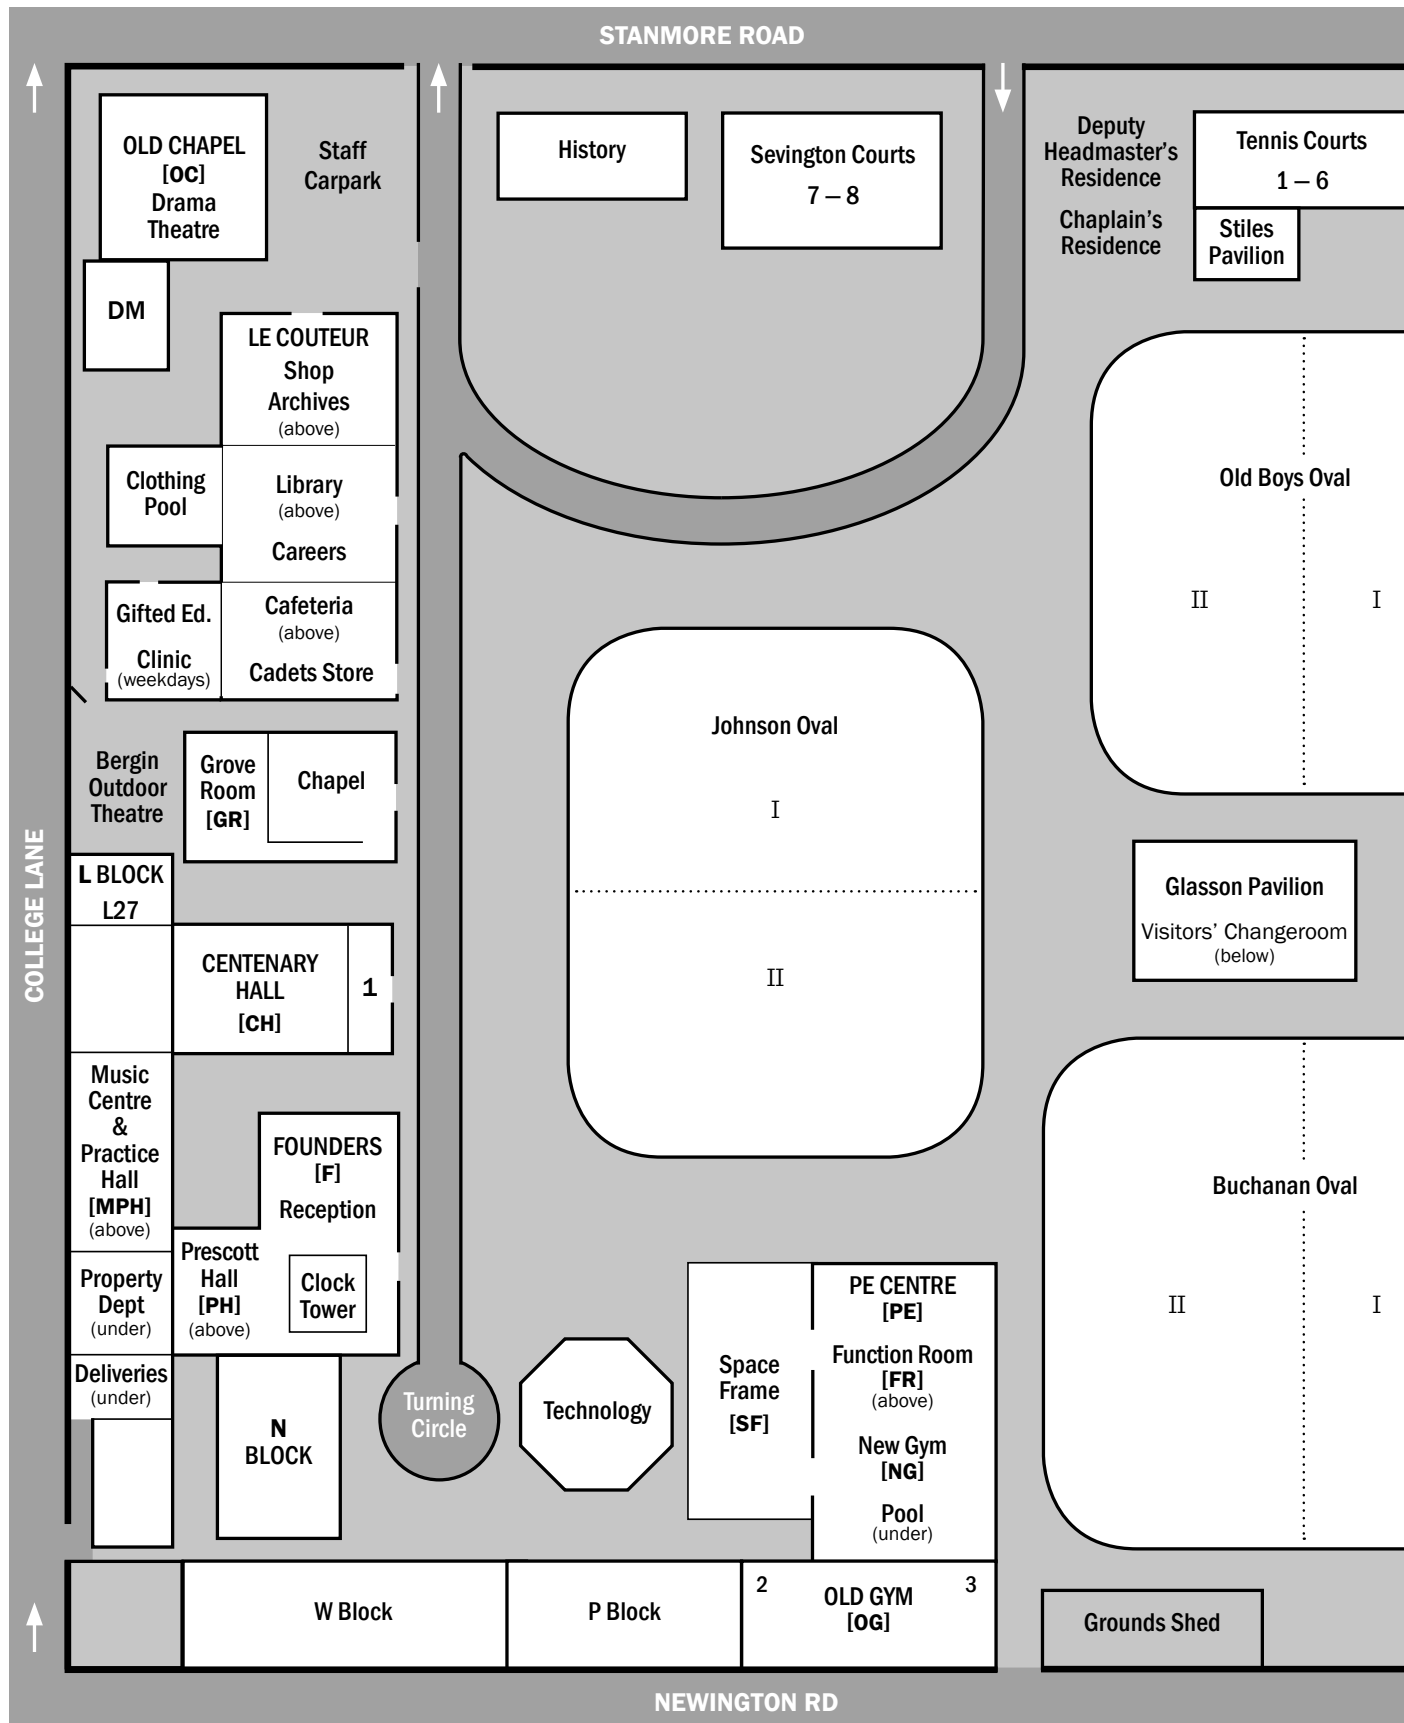

Map of Newington College Stanmore Campus

Accounts (1st floor)..... F
 Admissions Office F
 Audio Visual N
 Counsellor (upstairs)..... 1
 Deputy Headmaster F
 Economics Staff N
 English Staff (1st floor)..... L
 Geography Staff (2nd floor)..... N
 Headmaster's Office F

Heads of House (upstairs)..... 1
 IT Staff (1st floor) N
 Kitchen Office..... Property
 Languages Staff W
 Lecture Theatre (W6)..... W
 Maths Staff (under)..... Technology
 RE Staff (2nd floor) N
 Rifle Range (under)..... 2
 School Office F

Science Staff 2
 Sergeant's Office..... W
 Saturday Sports Clinic (under) 3
 Sportsmaster's Office PE
 Staff Common Room N
 Visual Arts Staff (1st floor) L
 Weights Room PE